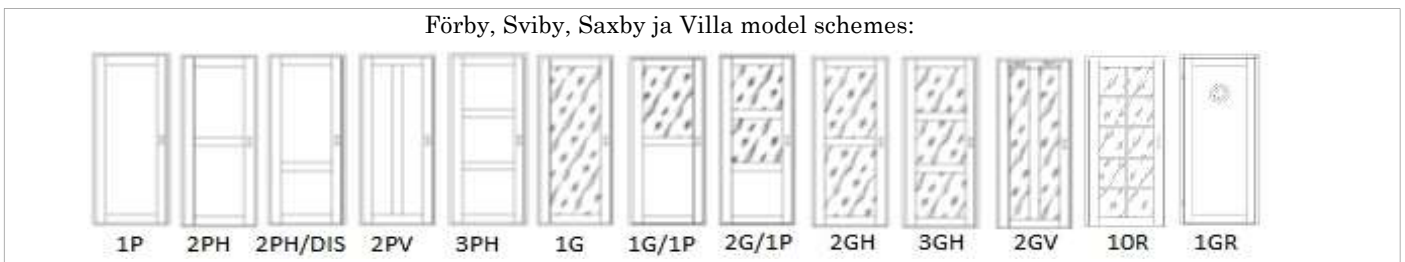

ADDITIONAL INFORMATION

Modul sizes	Doorframe dimensions
M 7x21	690 x 2090 mm
M 8x21	790 x 2090 mm
M 9x21	890 x 2090 mm
M 10x21	990 x 2090 mm

Standard white: NCS S0502-Y

Terms and conditions of warranty and manuals: www.uksetehas.ee/en/documents-and-manuals/
Information about products: www.uksetehas.ee/en/products/